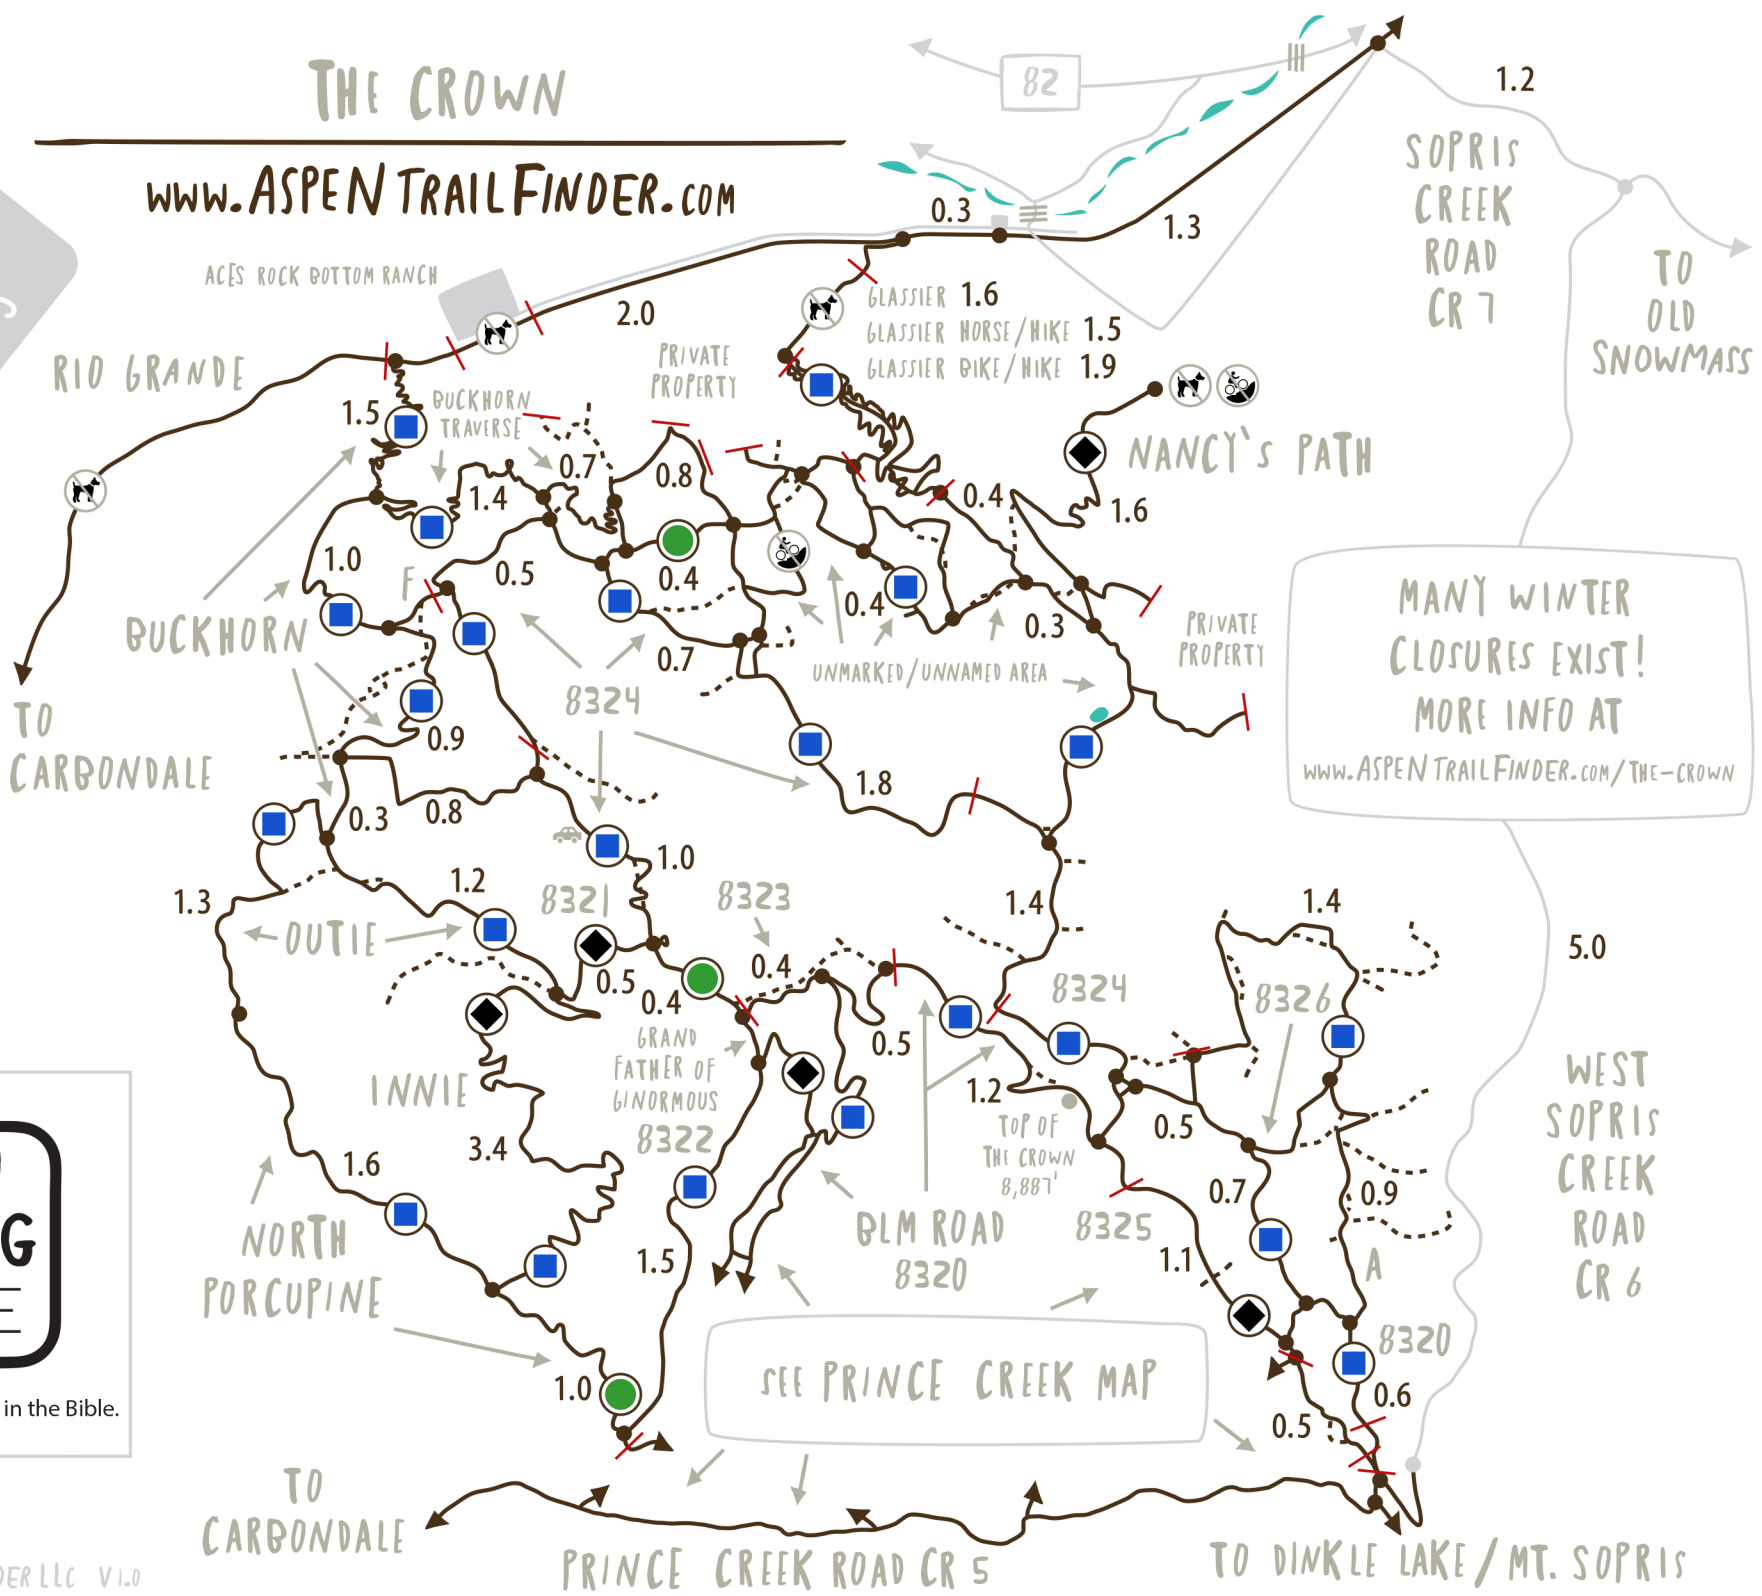

THE CROWN

WWW.ASPENTRAILFINDER.COM

- EASY
- MEDIUM
- HARD
- NO DOGS
- NO BIKES
- GATE
- BRIDGE

NOT sO BORING BIBLE

You won't believe what's in the Bible.

MANY WINTER CLOSURES EXIST!
MORE INFO AT
WWW.ASPENTRAILFINDER.COM/THE-CROWN